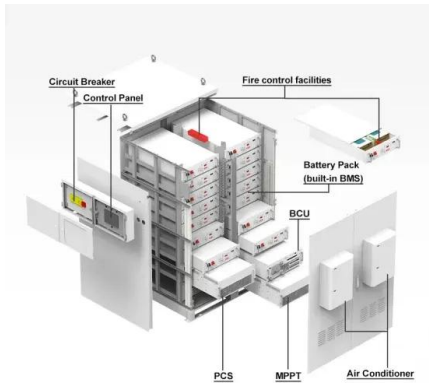

How To Mount Solar Panel -- A Step-by-Step DIY ...

In this guide, we'll use EcoFlow's 400W rigid solar panel as an example. With an industry-leading 23% efficiency rating and an IP68 waterproof rating, EcoFlow's rigid solar panels are among the highest-performing and ...

Introduction to Photovoltaic System , SpringerLink

The photovoltaic (PV) power generation system is mainly composed of large-area PV panels, direct current (DC) combiner boxes, DC distribution cabinets, PV inverters, alternating current ...

Photovoltaic mounting system

Solar panel mounting system on roof of Pacifica wastewater treatment plant. Photovoltaic mounting systems (also called solar module racking) are used to fix solar panels on surfaces ...