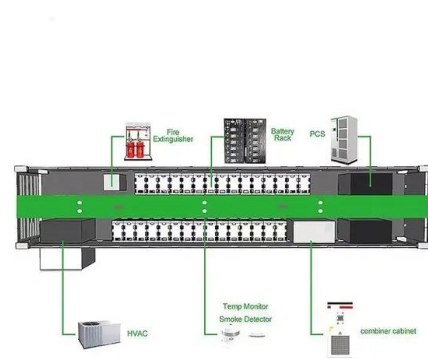

Comprehensive Guide for Solar Panel Mounting ...

Tilt Legs: These are used in adjustable mounting systems to change the angle of the solar panels according to seasonal sun positions. Tracking System Hardware: For advanced solar panel systems that track the ...