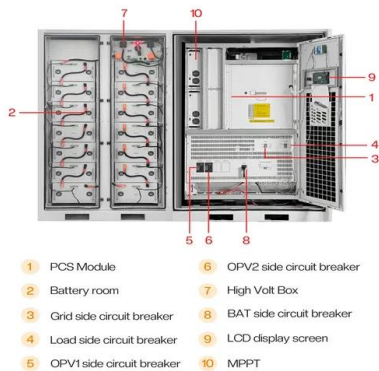

How does the tilt angle of solar panels affect energy output, and ...

Adjustable Tilt and Orientation: SIC Solar mounting systems are designed to provide adjustable tilt angles and orientations, which is particularly important for bifacial solar ...