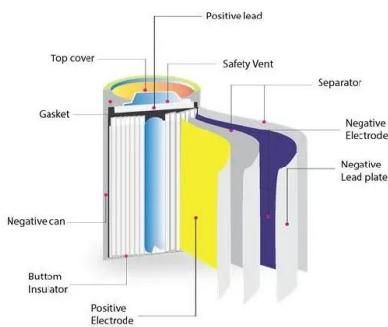

### Shenzhen JFY Tech .,Ltd.

XPR Series Home Inverter XPR 1200VA~2400VA  
Indoor Solar Charger & Inverter XPI 0.5~7.0KVA  
PV Accessories PV Combiner Box AC Power  
Distribution Unit Anti-reverse Power Controller  
Solardog Wireless Monitor Green and saving  
energy, Never interruptible