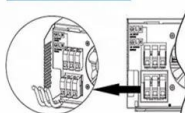

AC output wires

Color Steel Tile Fixture Bracket Roof Mounting System

The color steel tile fixture bracket can be used for the installation of the color steel tile roof of the solar photovoltaic power station. Different roof ty

Solar PV Panel Tiled Roof Mounting Bracket

Our Stainless steel Tiled Roof PV Monting bracket is perfect for Tiled roofs in Ireland and the UK. Simply follow the clip below to secure the Solar PV Panel Tiled Roof Mounting Bracket - Stainless Steel to your Roof Rafters, ...