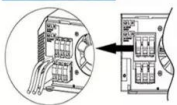

AC input wires