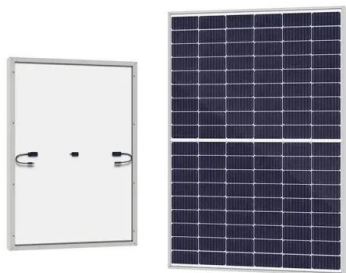

[Slimline Lithium Batteries](#)

KickAss Ultra Slim 105AH Lithium Battery Value Bundle Perfect for canopies, behind seats or other compact places. 100A continuous discharge plus Bluetooth. Sale price $1,272.24 Regular price $2,249.70 Sold out KickAss 12V 105AH Ultra Slim Perfect for