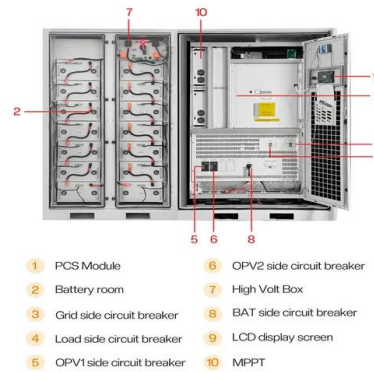

[Slimline Lithium Batteries](#)

KickAss Ultra Slim 105AH Lithium Battery Value Bundle Perfect for canopies, behind seats or other compact places. 100A continuous discharge plus Bluetooth. Sale price $1,272.24 Regular price $2,249.70 Sold out KickAss 12V 105AH Ultra Slim Perfect for