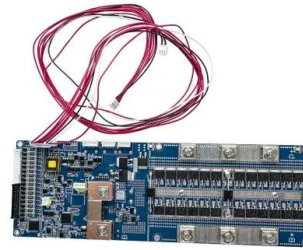

12 Volt Lithium Batteries

KickAss have spent over 10 years on development and designing of our new 12V lithium battery. The KickAss 120AH Lithium Battery has twice the usable capacity of a 120AH AGM battery, making it the best camping battery for long lasting and efficient power generations. A 120AH lithium is equivalent to a 240AH AGM battery, meaning that you can keep your equipment ...

[KickAss Portable Lithium Battery Box & 120Ah](#)

The KickAss Lithium Battery Box is an all-in-one solution to a dual battery setup. Ideal for canopies, caravans & camper trailers with rooftop solar panels.