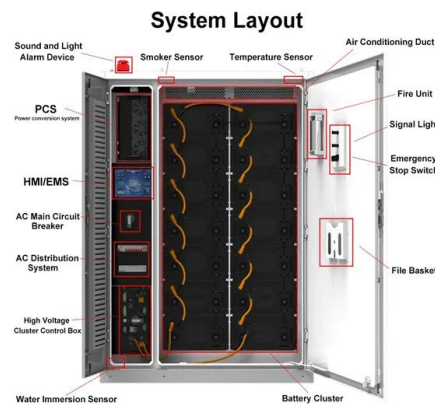

Solar ladder

Our solar panel bridging ladder provides 23cm clearance from roof to underside of stile, and up to 4.6 m free span over the roof - allowing for smooth installation or maintenance of existing PV arrays.

10m 32FT Aluminum Ladder Lift Vertical Cargo Ladder ...

The maximum load is 250kg. 10m Aluminium Alloy Ladder Hoist is suitable for installation of PV panels, PV modules, doors, windows, glass and other building materials. Supplier Homepage Products Solar Panel Lifter Aluminum Alloy ...