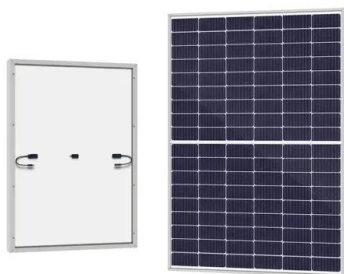

[Solar Panel Lift , Techplus Engineering](#)

PV Module - PV SOL60P-260W; PV Module - PV SOL60S-270W; Greenhouse. Heat Pump For Greenhouse Air Temperature & Humidity Control; Air Sterilisation & Water Purification. UV-C ...