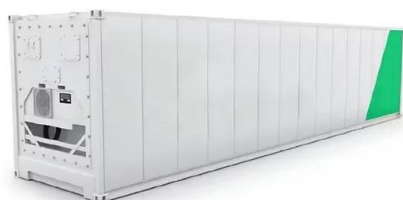

Sunny Health & Fitness LAT Pull Down Attachment ...

Sunny Health & Fitness LAT Pull Down Attachment Pulley System for Power Racks SF-XF9927, Black in Free-Weight Racks. HIGH MAX WEIGHT: Superior build and engineering allow for this Lat Pulldown Attachment to carry up to ...