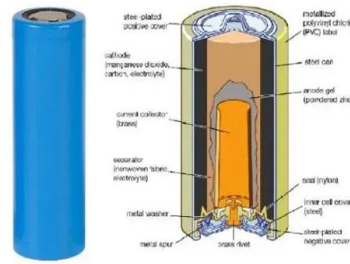

10+ Best Power Racks With Pulley System

With a 22-inch steel frame and a variety of accessories to assist you in getting the most from your strength training, the Vanswe Power Cage with Lat Pull Down Attachment is similarly made to last. It contains two adaptor sleeves for 2?? Olympic plates, two clip collars, two dip handles, two solid steel chrome adjustable weight bar supports, and two safety bars.