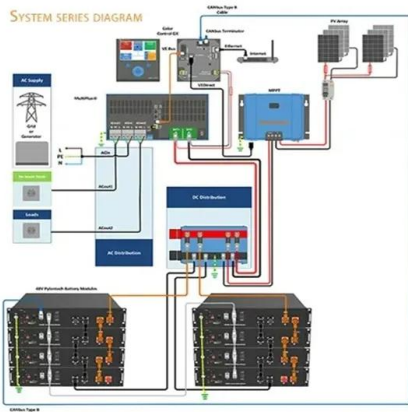

Humans In Space

With more than 20 years of operations in low Earth orbit, we are preparing our return to the Moon for long-term exploration and discovery before taking the next giant leap to Mars. Never has humanity endeavored to simultaneously architect multinational infrastructures in lunar orbit, on the lunar surface, and at Mars -- all while maintaining high-demand government ...