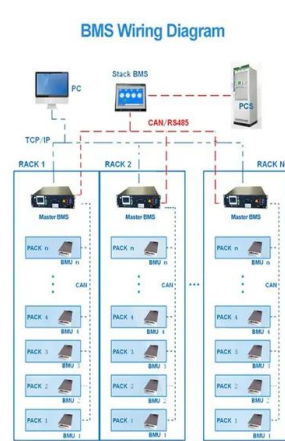

SkyView Virtual Observatory

SkyView is a Virtual Observatory on the Net generating images of any part of the sky at wavelengths in all regimes from Radio to Gamma-Ray. Note on star names purchased from commercial services: We are not affiliated with any such service and can only help you visualize a region of sky.

Webb