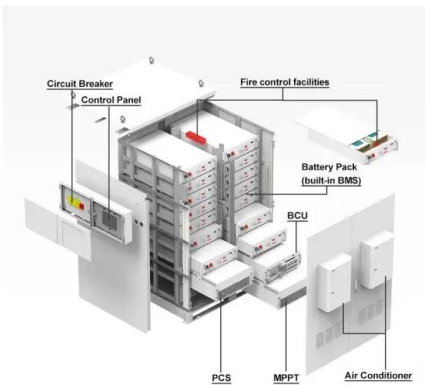

Longi 430W Hi-Mo Explorer Full Black Solar Panel

The Longi 430W full black solar panel is a high-quality solar panel with a sleek all-black finish. Made up of 108 mono-crystalline cells, this panel offers excellent performance with an ...