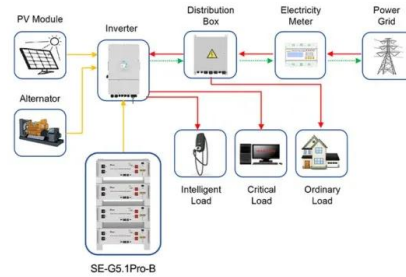

LONGi Solar Panels , Wholesale Solar PV Products UK

LONGi Solar produce exceptional solar panels. Segen offer LONGi solar PV products at a great price with quick delivery in the UK. Longi 430W Hi-MO6 Explorer HPBC Half Cell All Black . ...

Application scenarios of energy storage battery products