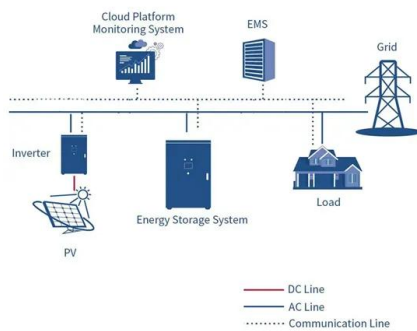

LONGi Hi-MO X6 Explorer LR5-72HTH 580W Mono ...

The Longi Hi-MO X6 Explorer LR5-72HTH 580W Solar Panel offers high efficiency and durability for your solar energy needs. With advanced technology and superior craftsmanship, this panel maximizes power output even in ...