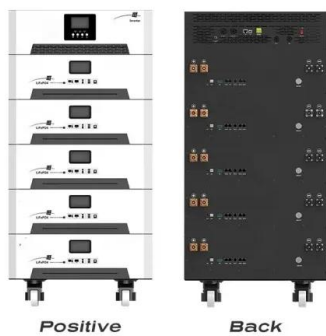

[Solar Panel Module Authenticity Check Online](#)

Learn how Electro Tech's meticulous module authenticity check ensures that your Longi Solar panels adhere to the highest industry standards, providing a reliable and sustainable energy ...