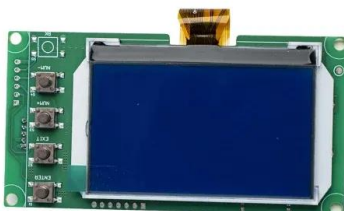

How to Check Authenticity of Longi Solar Panels: A ...

You can check the Authenticity of Longi Solar Panels by visiting the official Longi Solar website. Look for dedicated sections or tools provided for verifying product authenticity. Longi offers online platforms where you can ...