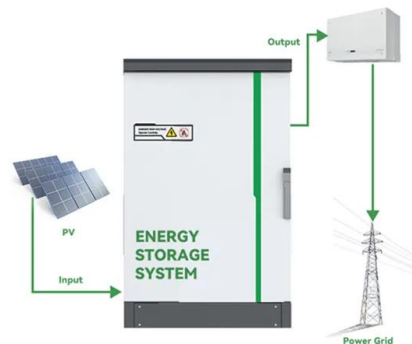

Operation and Maintenance Manual MNS-SG Low Voltage, Metal ...

Manual , MNS-SG Operation and Maintenance 7 1.3 Technical data table Standards Type-tested switchgear assemblies (TTA)* ANSI C37.20.1 - 2002, ANSI C37.20.7 - 2007