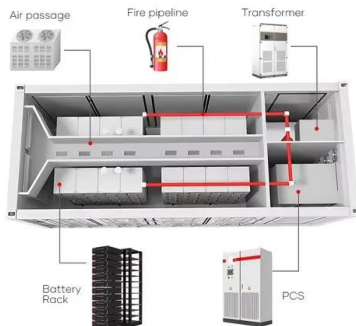

Dynamic Charge System from Monster Marine Lithium Batteries

The Dynamic Charge System is Monster Marine Lithium's new charging system that is custom designed, custom built, & with thousands of hours of on the water testing it is ...