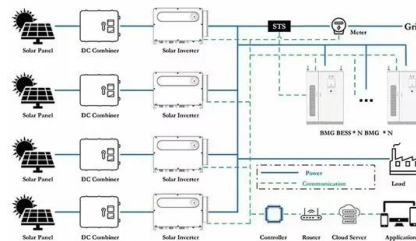

What We Do

Rolls-Royce provides world-class power solutions and complete life-cycle support under the product and solution brand mtu. Through digitalization and electrification, we develop drive and power generation solutions that are even cleaner and smarter and thus provide answers to the challenges posed by the rapidly growing societal demands for energy and mobility.