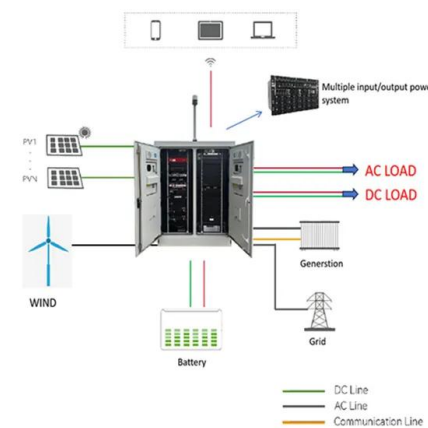

[Proxima Centauri discovered 109 years ago](#)

Formerly, before this announcement, astronomers believed that Alpha Centauri was the closest star to our solar system. However, Proxima - a relatively small red dwarf star - is closer at a