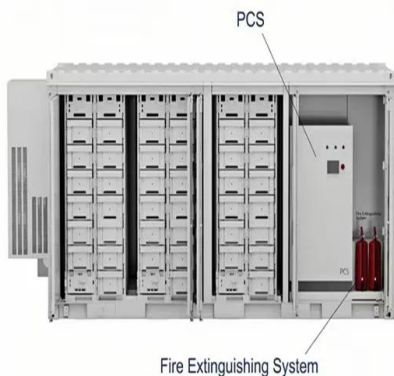

HEAT DISSIPATION

Cold aisle containment, making optimal refrigeration effect:

Lepro Solar Security Lights, Outdoor Motion Sensor Solar Lights ...

Lepro Solar Security Lights, Outdoor Motion Sensor Solar Lights with Separate Solar Panel, 3 Adjustable Head, 72 LED 270° Wide Angle, [Upgraded Solar Security Lights] The solar ...