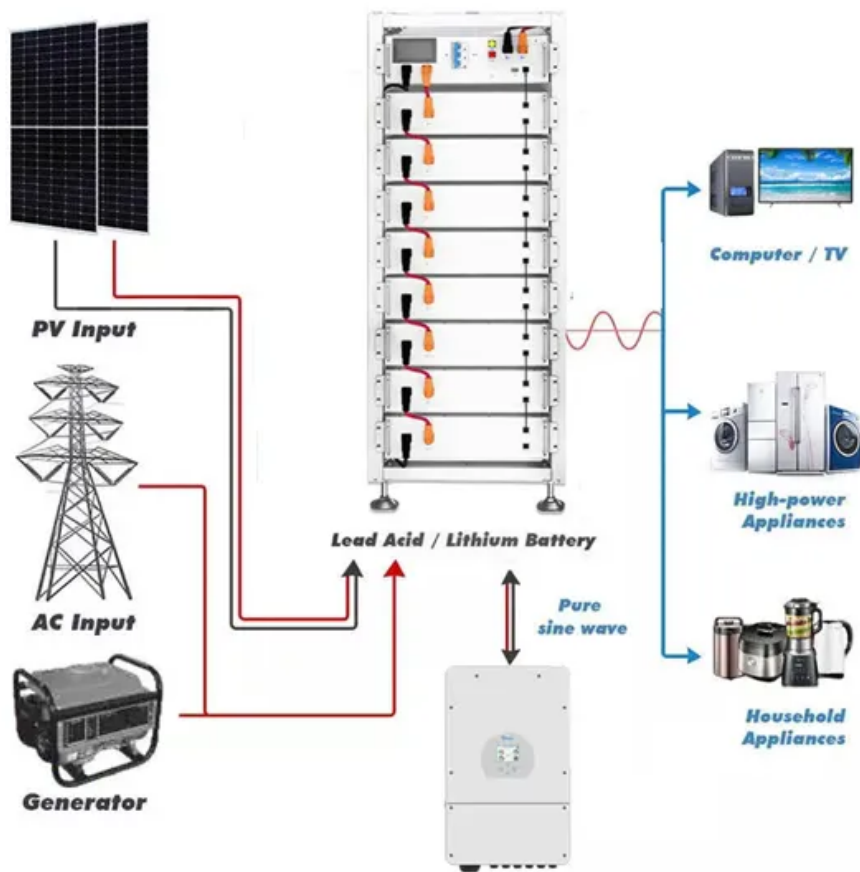

Panda Solar Power Station Author