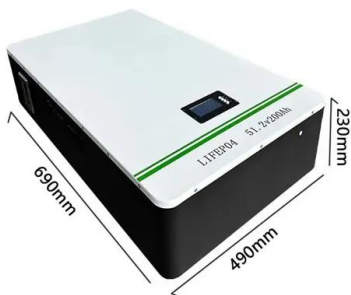

HEMNES shoe cabinet with 2 compartments white

In the shoe cabinet your shoes get the ventilation and the space they need to keep them like new for longer. Please refer to packaging label for country of origin. Holds approx. 14 pairs of shoes. This cabinet must be fastened to the ...

POPO Partition Cabinet Entrance Shoe Integrated Locker Living ...

10.WEILIANG Foldable Shoe Rack Outdoor Shoe Rack Shoe Rack Organiser Shoe Rack Shoe Rack Cabinet $29.74; 11.Transparent acrylic cosmetics perfume storage box Advanced ...

solid wood shoe cabinet, entrance cabinet, integrated black ...

Black walnut solid wood entrance cabinet, integrated partition screen cabinet: 17.7x13.8x43.3 inch/ 45x35x110?m/ Natural Wood Color/ Berlin single door shoe cabinet with grid ...