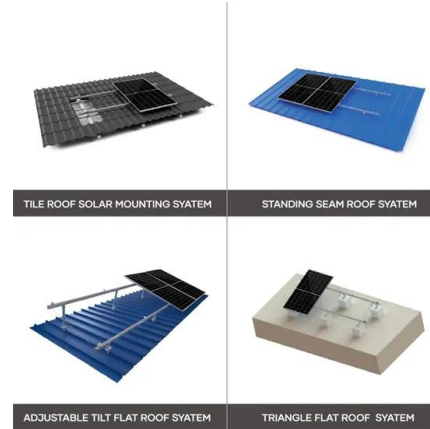

HEMNES shoe cabinet with 2 compartments white

In the shoe cabinet your shoes get the ventilation and the space they need to keep them like new for longer. Please refer to packaging label for country of origin. Holds approx. 14 pairs of shoes. This cabinet must be fastened to the ...

POPO Partition Cabinet Entrance Shoe Integrated Locker Living ...

10.WEILIANG Foldable Shoe Rack Outdoor Shoe Rack Shoe Rack Organiser Shoe Rack Shoe Rack Cabinet $29.74; 11.Transparent acrylic cosmetics perfume storage box Advanced ...

solid wood shoe cabinet, entrance cabinet, integrated black ...

Black walnut solid wood entrance cabinet, integrated partition screen cabinet: 17.7x13.8x43.3 inch/ 45x35x110?m/ Natural Wood Color/ Berlin single door shoe cabinet with grid ...