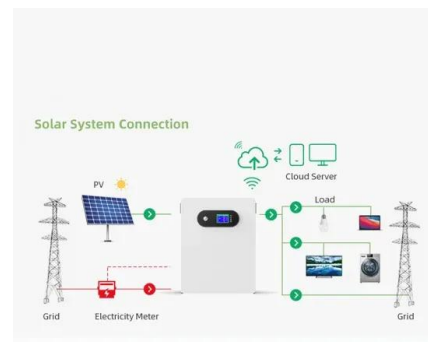

[SolaX Inverter Price 1500w Mini G4 WiFi](#)

SolaX Inverter, established in 2012, is a National High-tech Enterprise with strong research and development capabilities. Additionally, This Solax Inverter Mini integrates R& D, production, ...