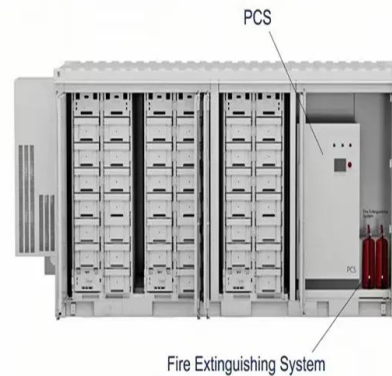

130W 260W 520W 12V 1/2/4-Panel Off Grid Solar Kits

ECO-WORTHY 130 Watt 12V Flexible Mono solar panel is backed by 25-year linear power guarantee. The updated 30A/40A solar charge controller is suitable for Sealed, GEL, Flooded, Li batteries. ECO-WORTHY 130W 260W 520W ...

[What are Good Photovoltaic Panel Prices?](#)

Astroenergy 260 watt panel: $200 ($0.77 per watt) as of July 2017; LG 280 watt panel: $260 ($0.93 per watt) as of July 2017; SolarWorld 295 watt panel: $300 ($1.02 per watt) as of July 2017; Panasonic 330 watt panel: ...

Contact Us

For catalog requests, pricing, or partnerships, please visit:
<https://www.vdbconstruction.co.za>