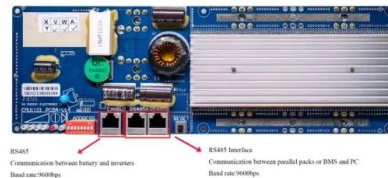

Customized Solar Mounting System L Feet supplier , Solar First

BIPV Waterproof Shed (Steel) Aluminium L Shape Angle for PV Bracket Mounting Application ·Garden ·Plaza ·Residential area System Parameters Solar panel power ...