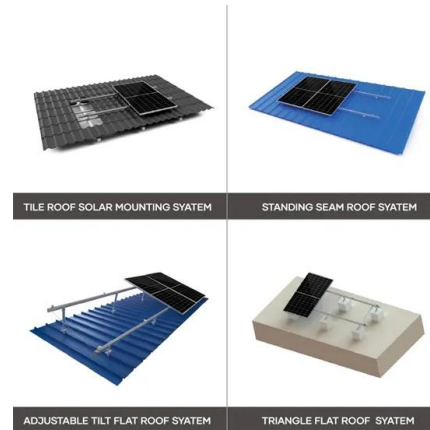

13 Smart Ways to Secure Solar Panels From Theft

But solar panel locks will do if you're buying flexible solar panels or other products that cannot be mounted on the roof. 4. Take care of the panels. If your solar panels accumulate dirt, grime, ...

Photovoltaic Fasteners: A Comprehensive Guide on ...

Solar panel installation: used to secure panels to mounts. Connecting mount components: for joining various sections when constructing mounting structures. Considerations: Material selection: consider ...

Solar Panel Wiring Basics: Complete Guide & Tips to ...

Key concepts and items required for solar panel wiring Solar Panel String. The "solar panel string" is the most basic and important concept in solar panel wiring. This is simply several PV modules wired in series or ...