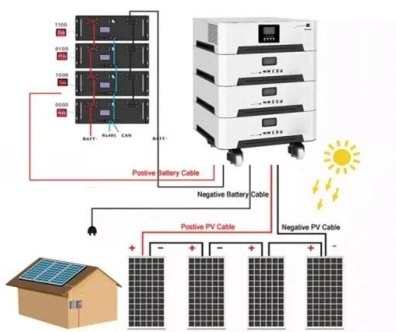

Calculating the Kilowatt Hours Your Solar Panels Produce (Solar Panel ...

Typically, a modern solar panel produces between 250 to 270 watts of peak power (e.g. 250Wp DC) in controlled conditions. This is called the 'nameplate rating', and solar ...