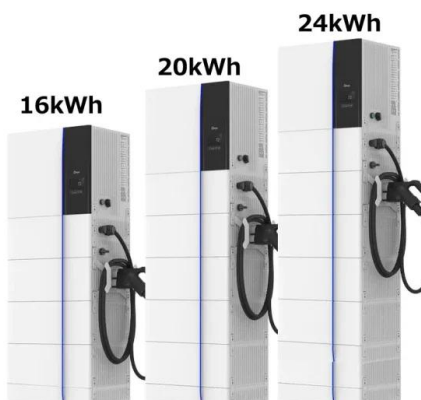

What Voltage My Solar Panel Produces (Calculations + Examples)

Knowing how to assess the specifications of a panel will help you determine if it will provide the power you need. Solar Panel Voltage. The voltage of a solar panel is the result ...