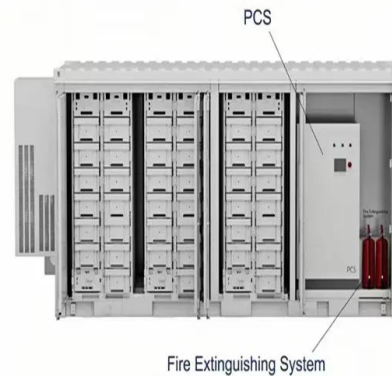

Calculating the Kilowatt Hours Your Solar Panels Produce (Solar Panel ...

Typically, a modern solar panel produces between 250 to 270 watts of peak power (e.g. 250Wp DC) in controlled conditions. This is called the 'nameplate rating', and solar ...