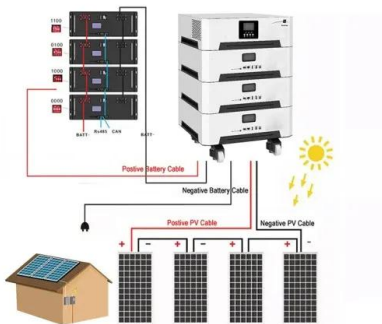

Can Solar Panels Be Installed On Tile Roof? Exploring Your ...

Before proceeding with solar panel installation, assess your tile roof's condition and suitability. Factors such as roof age, type of tile, and roof pitch affect installation feasibility. ...

eQube Solar Roof Tile , Metrotile Lightweight Roofing

Metrotile are revolutionising the solar roof system, with a brand new, fully integrated solar tile entitled the 'Metrotile eQube Solar Tile'. Metrotile's incredibly secure and lightweight Qube ...