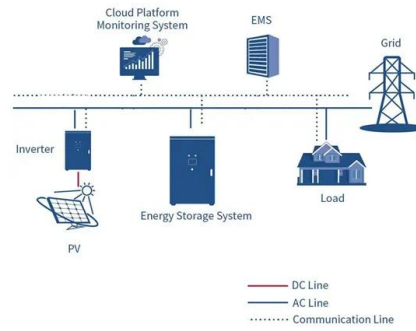

[Inverter 48V 220V 10000W Pure Sine](#)

It mirrors similar models, such as the 'inverter 12v 220v pure sine 12000w', 'inverter 48v 220v pure sine', and 'inverter 10000w 12v 220v pure sine', in their ability to produce a clean, ...

10 Best 10000 Watt Solar Generators Reviewed (Updated 2021)

The latest model of this generator is everything you need in a solar power generator, and this is not an overstatement but rather a fact looking at the features and ...