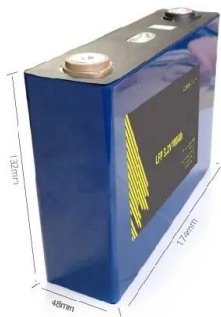

What is a PDU (Power Distribution Unit)?

Power distribution units are categorized as basic or intelligent. Basic power distribution units. Basic units only provide power distribution. The following two types are considered basic ...