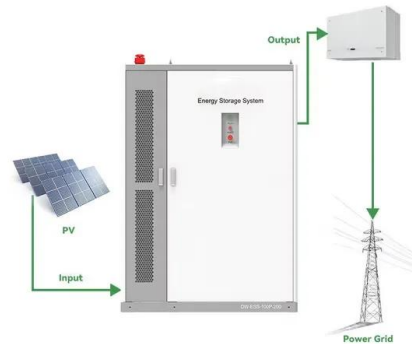

Amazon : Valor Fitness Power Squat Rack with Lat Pull ...

The Valor Fitness BD-7 Power Rack w/ LAT Pull Attachment is a versatile rack that is an ideal addition to any home, garage, or light-commercial gym. With a 2" x 2" 12-gauge steel frame, ...