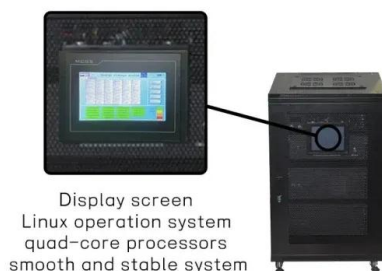

5 Best 12 Volt Lithium RV Batteries Reviewed + How To Charge

The Wattcycle LiFePO4 battery is a powerhouse for RVs, boats, and even lawn equipment. This 100Ah, 12V battery packs has an impressive 20,000 cycle lifespan. That's significantly more than other 12 volt lithium RV batteries on the market. Wattcycle has made