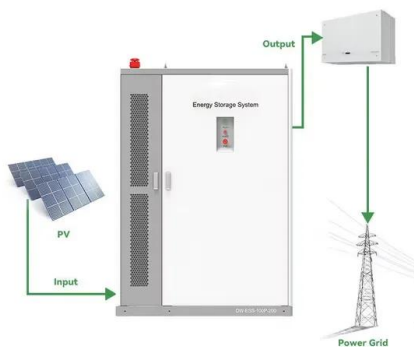

12.8V 200Ah

PowerHouse Lithium 48V 32Ah Deep Cycle Battery

High output 48V lithium-ion battery designed for use on golf carts, electric outboards and 4-wheelers. Engineered with Lithium Iron Phosphate (LiFePo4) technology, this battery has twice the power, half the weight, and lasts 4 times longer than a sealed lead acid battery. Industry leading Smart Battery Technology Blue

PowerHouse Lithium 12V 30Ah Deep Cycle Battery ...

Introducing the PowerHouse Lithium 12V 30Ah (tall) Battery - the epitome of reliable and efficient power storage. With cutting-edge lithium technology, this battery offers a