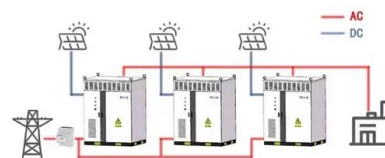

PowerHouse Lithium 12V 100Ah Deep Cycle Battery

Industry leading Smart Battery Technology Blue Tooth enabled will constantly monitor your battery and make changes to give you optimal performance all day. Keep up with this from the convenience of your phone. The 12V 100Ah Deep cycle battery is our do-all multi-tool battery! This battery is designed to run individual

WORKING PRINCIPLE