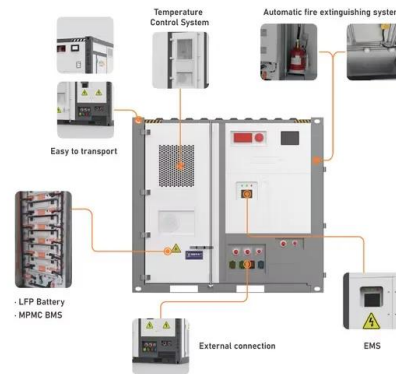

Industrial Equipment For Sale , Power Zone

Inventory Search of Industrial pumps and equipment including Pumps, Engines, Motors, Gearboxes, Compressors, etc. New SolarSet 8-OGS-4.29-15.3-1-F Title: 4.29 KW Standard Off Grid Solar System Make: SolarSet Model: 8-OGS-4.29-15.3-1-F Volts: 240