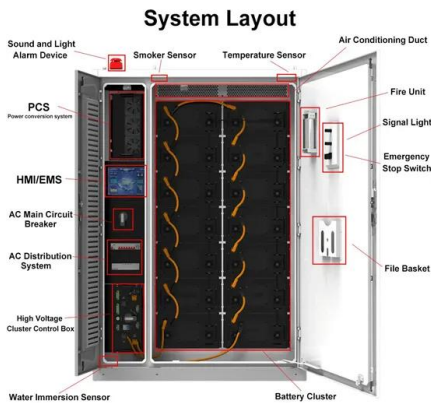

Powerzone

+65 6396 6160 / +65 9686 9088 +65 6299 4911
Sales@powerzone.sg SINGAPORE Office: Block
9, Kallang Place #06 - 09 Kallang Basin Industrial
Estate Singapore 339154 CHINA Office: Wuxi
Powerzone Technologies Co., Ltd Address:
Liandong