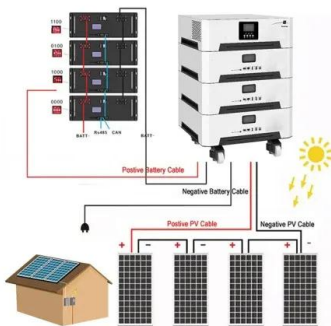

Springfield and Worcester used as examples of progress towards

The report itself admits that it is "not an exhaustive survey" but hopes to illustrate ways that action at the local level can accelerate Massachusetts' progress toward 100% renewable energy.

Worcester Bosch Group

4 ???· Worcester, Bosch Group is one of the UK's leading manufacturers of high-efficiency gas, oil-fired and LPG boilers for the domestic and specification market. Dedicated to energy efficient and sustainable heating solutions and in line with the Government's policy on

Rollings Renewables Ltd, Worcester , Solar Energy

Find Rollings Renewables Ltd in Worcester, WR6. Get contact details, videos, photos, opening times and map directions. Search for local Solar Energy near you on Yell.

- ☒ IP65/IP55 OUTDOOR CABINET
- ☒ OUTDOOR TELECOM CABINET
- ☒ OUTDOOR ENERGY STORAGE CABINET
- ☒ 19 INCH