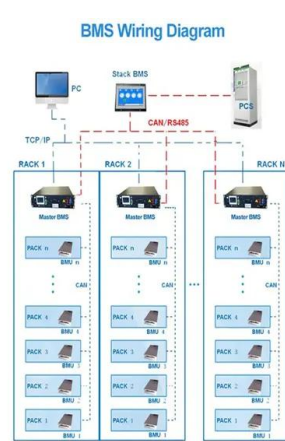

WORCESTER RENEWABLE ENERGY LIMITED

More for WORCESTER RENEWABLE ENERGY LIMITED (07355046) Registered office address Bond House Link Business Centre, Howsell Road, Malvern, Worcestershire, WR14 1UQ Company status Active Company type Private limited Next accounts made

Biomass Boilers

Worcester Renewable Energy Ltd 6.17 miles away , Bond House, Link Business Centre, Howsell Road, Malvern WR14 1UQ Welcome to Worcester Renewable Energy Ltd, a company that specializes in providing a wide range of renewable energy technologies