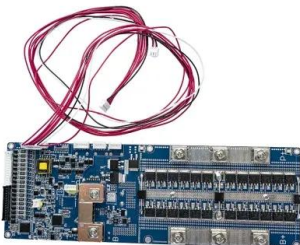

System Gen 2.0 Stackable Tool box, Durable Power Tool Case, and Compact Organizer (4.9 /

[RIDGID Tool Boxes (7 products)](#)

RIDGID 2.0 Pro Gear System Power Tool Case (552) $54 And 98 Cents / each Add To Cart Shop Packages Free Delivery Not Sold in Stores Add To Cart Compare 2.0 Pro Gear System Power Tool Case RIDGID 22-Inch Pro Box Tool Bin in Black (1077) $49

Reviews for RIDGID 2.0 Pro Gear System 22 in. XL 4 Drawers Modular Tool

Read page 1 of our customer reviews for more information on the RIDGID 2.0 Pro Gear System 22 in. XL 4 Drawers Modular Tool Box Storage. This four-drawer case provides fantastic heavy-duty portability which allows for ease of access to your desired items no

Reviews for RIDGID Pro Gear System Gen 2.0 Stackable ...

Read page 1 of our customer reviews for more information on the RIDGID Pro Gear System Gen 2.0 Stackable Durable Compact Power Tool Box With Secure Hang Mounts. 3.5 Stars, 5 if the two issues were fixed! Pros: great size, fast and easy to attach boxes on