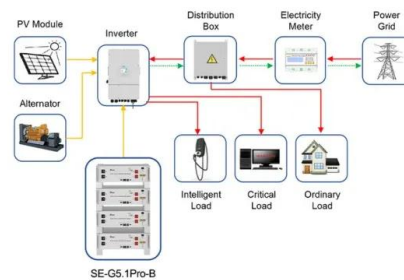

Reviews for RIDGID Pro Gear System Gen 2.0 Heavy Duty ...

I ordered the Ridgid 2.0 pro gear system power tool case and storage tool box. Wow what a system of tool storage boxes. I didn't realize how well these are made and how versatile these are as a complete system.

Application scenarios of energy storage battery products