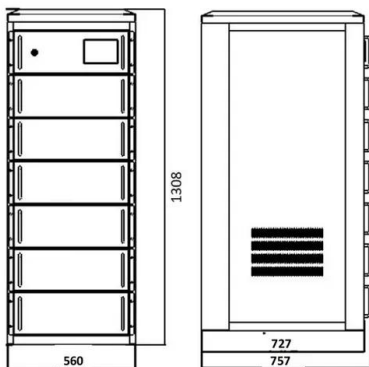

[GovHK: Real-time Road Traffic Information](#)

You can view the current traffic conditions of major roads throughout Hong Kong. You can see traffic snapshots or the live webcast here. The snapshot images provided by the CCTVs / ...

TAX FREE

ENERGY STORAGE SYSTEM

Product Model
HJ-ESS-215A(100KW/215KWh)
HJ-ESS-115A(50KW/115KWh)

Dimensions
1600*1280*2200mm
1600*1200*2000mm

Rated Battery Capacity
215KWH/115KWH

Battery Cooling Method
Air Cooled/Liquid Cooled

[Lyme Regis landslip forces Cobb Road to shut](#)

2 ???· A landslip in Lyme Regis has forced a road to close as the council looks to prevent a 'large scale' incident. Dorset Council has a 'precautionary' road closure along Cobb Road after ...

Seven Sisters Road Holloway restaurant fire: 'Avoid' area

1 ??· The fire broke out in Seven Sisters Road near Salterton Road at around 3.45am today (November 28). Half of the ground floor, as well as part of two flats on the first and second ...

Maps, directions & route finder for UK & Europe

RAC Route Planner, Maps and Traffic News providing you with route finder driving directions for UK and European journeys at street map detail with a walking routes toggle.