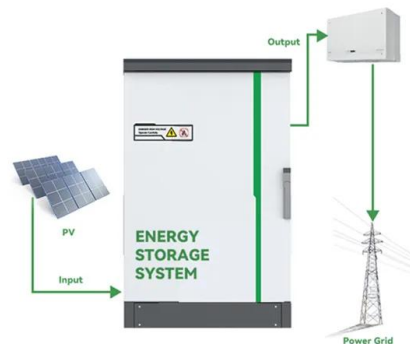

Solarpanel Faltpbares 200W , Preisvergleich bei idealo

342 Angebote zu Solarpanel Faltpbares 200W im Solarmodule Preisvergleich. Bei idealo günstige Preise für Solarpanel Faltpbares 200W vergleichen. enjoy solar 200W 12V Gaia Solartasche Set, Faltpbares Solarmodul, Outdoor Solarpanel mit 3 USB-Anschlüssen