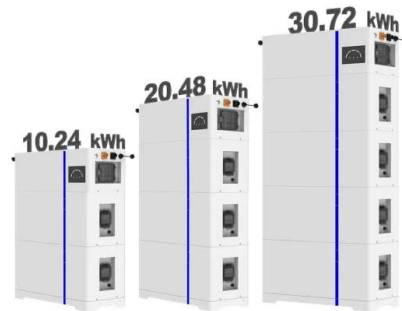

[Solid Gold (TV Series 1980-1988)](#)

Solid Gold: With Jaime Monroy, Robert W. Morgan, Dionne Warwick, Marilyn McCoo. Television show featuring dancing and popular music. During his tenure on the show, Andy Gibb was abusing drugs heavily. He was often late for taping, and sometimes he didn't

ESS