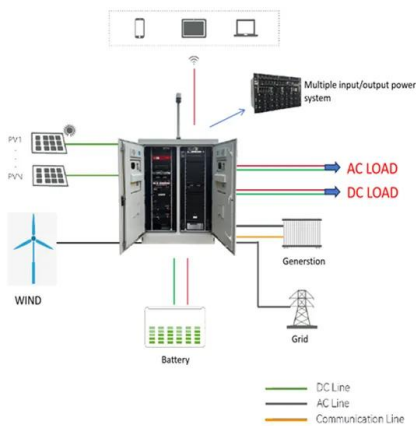

Scale Model of the Solar System , Discover the Universe

The best way to understand the true dimensions of the solar system is to create a scale model. Use the tool below to visualize the solar system at various scales. Instructions