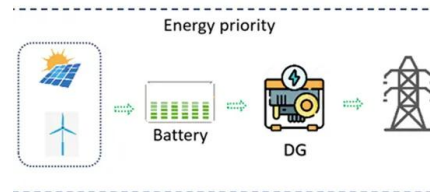

Build a Solar System Model

Make a scale model of the solar system with this JavaScript enabled page. All you have to do is specify the size of the sun and the rest is figured out to you. I've only given you the sizes and distances to the planets. If you'd like to see the satellites of the planets as