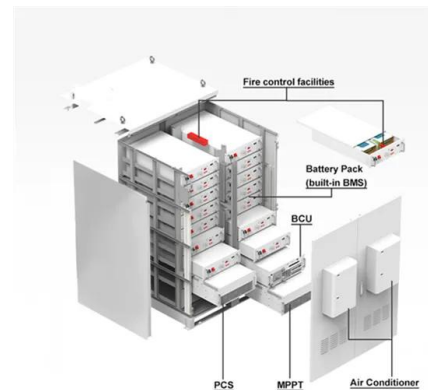

[Siam Solar Cell Company Limited](#)

We are a distributor of solar energy products,
About the equipment of the solar cell system
that is modern and of high quality. We are
committed to being a part of supporting
alternative energy ...