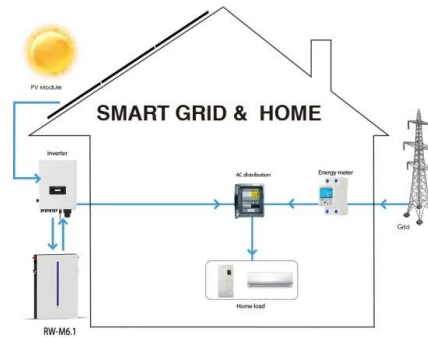

Solar Roof fixings

Equipment included within range, solar photovoltaic slate brackets in stainless steel. Pan tile, plain tile, concrete tile, Marley, slates and rafter sets with rails to match any solar PV panel roof ...