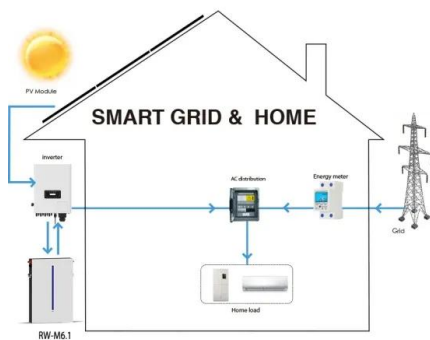

Solar SP Uni Spider Bivvy

Solar SP Uni Spider Bivvy . Solar SP Uni Spider Bivvy - The Uni Spider is, quite simply, the best bivvy we could build for you. The SP means it's our very best spec available. - Front infill ...