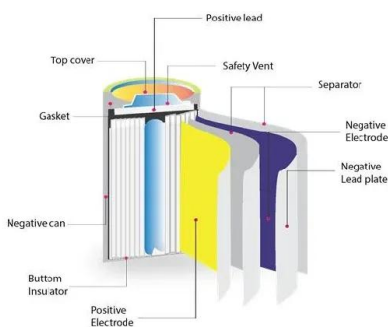

China's Giant Panda Solar Power Plant , The Inertia

The plant, built by the clean power giant China Merchants New Energy Group, is 248 acres and isn't even half done. When completed, it will be 1,500 acres and have a whole ...