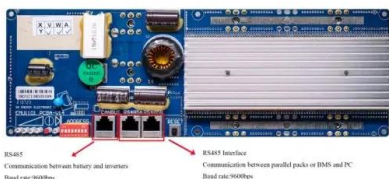

Top Solar Inverters For Sale in South Africa.

We at Full Circle Solar, offer a wide range of Solar Inverters for sale in South Africa, as well as inverter installation options if required. Our inverter models include popular brands such as Voltronic, Infinisolar, Axpert, Sunsynk and much more.