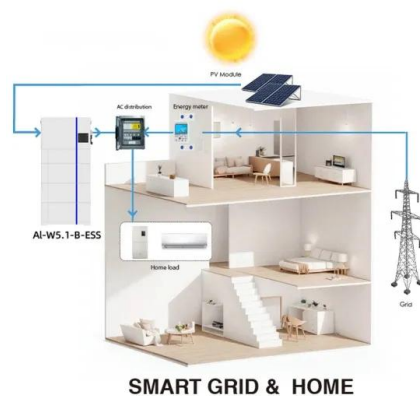

Products - Solar & Inverter Warehouse

Solar & Inverter Warehouse SA is a physical & on-line shop supplying solar products for residential and commercial use. Address: Unit 169 Herman Street Meadowdale Johannesburg 1614 South Africa Contact Details: Tel: +27 10 500 ...