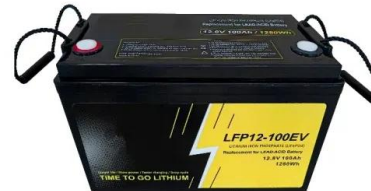

GovHK: Installation of Renewable Energy Systems

This article provides general information on installing solar photovoltaic (PV) system at your premises, connecting it to the grid and receiving FiT payment. What are the major hardware ...