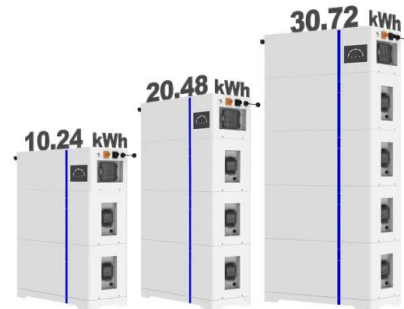

Solar PV Roof fixing pantile Vario 2 brackets

Solar panel vario 2 brackets roof fixing for pantile coverings, for rail support, to enable Solar PV equipment a secure platform for solar roofs. PAN TILE BRACKET STAINLESS STEEL ...

ESS