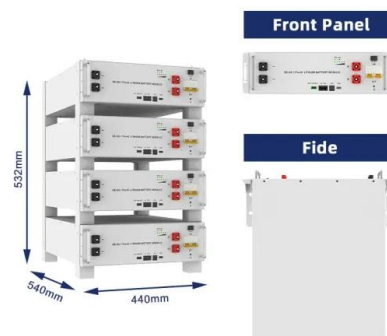

8000W Pure Sine Wave Solar Power Inverter DC 12V 24V 48V To AC 110V

Type : Pure sine wave inverter Output voltage waveform : Pure sine wave Input voltage : 12V / 24V / 48V / 60V / 72V Output voltage : 110V - 120V / 220V - 230V Peak output power : 8000W Continuous power : 4000W Output frequency : 50Hz / 60Hz No load