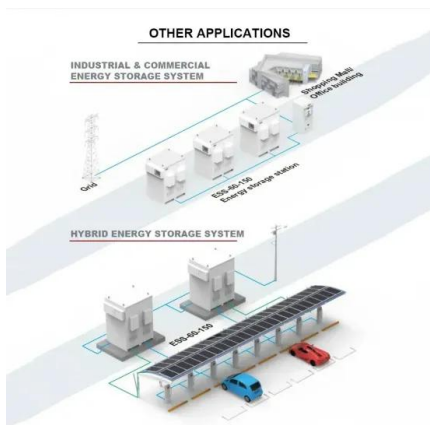

Should you buy Grape Solar panels from Costco or Home Depot?

Installing solar panels is fast becoming a home improvement project that any homeowner can take on. Now that you can buy solar panels at Costco and Home Depot, you may even be considering installing a home solar energy system yourself. One of the most popular DIY options is to purchase a solar panel kit from Grape Solar, an Oregon-based solar panel ...

[THREE Choices for 200W Panels](#)

The Grape Solar 200-Watt Monocrystalline PV Solar Panel use high efficiency solar cells with high module conversion efficiency and long term output reliability. Virtually maintenance free. Ideal for RV's, cabins, sheds, remote locations and other small power generation needs.