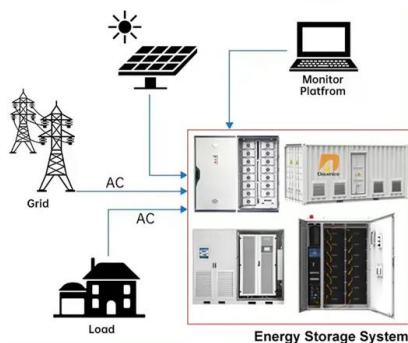

DISTRIBUTED PV GENERATION + ESS

Grape Solar Products

Grape Solar 370W 24V Mono Solar Panel (Black) , GS-M120-370W-FAB1 The Grape Solar 370W High Efficiency Monocrystalline PV Solar Panels use high efficiency solar cells $200.00 $165.00 Calculating Price Per Watt Add to Cart Sale Grape Solar 100W