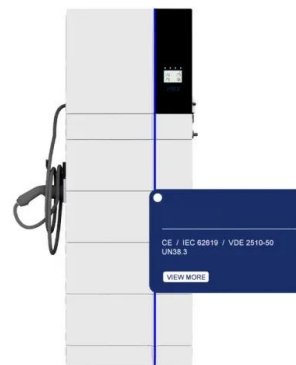

Should you buy Grape Solar panels from Costco or Home Depot?

Installing solar panels is fast becoming a home improvement project that any homeowner can take on. Now that you can buy solar panels at Costco and Home Depot, you may even be considering installing a home solar energy system yourself. One of the most popular DIY options is to purchase a solar panel kit from Grape Solar, an Oregon-based solar panel ...

[THREE Choices for 200W Panels](#)

The Grape Solar 200-Watt Monocrystalline PV Solar Panel use high efficiency solar cells with high module conversion efficiency and long term output reliability. Virtually maintenance free. Ideal for RV's, cabins, sheds, remote locations and other small power generation needs.