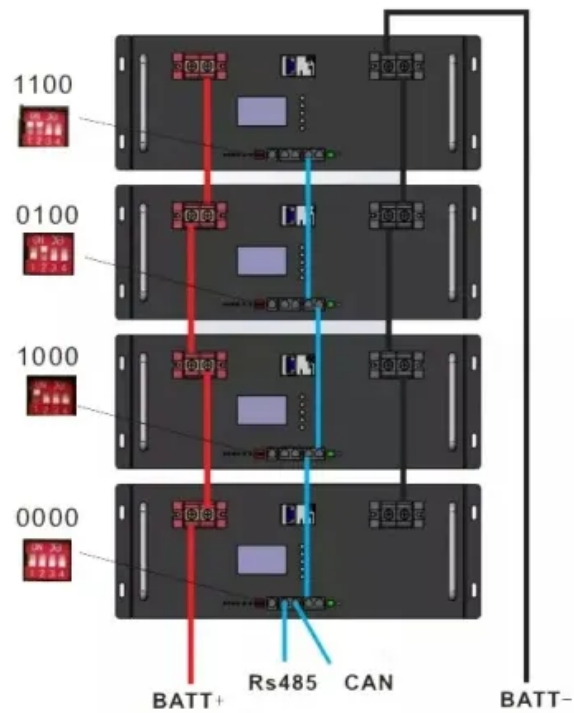

Solar panels large size