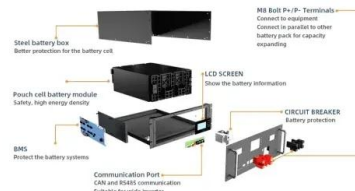

Standard Solar Panel Sizes And Wattages (100W-500W Dimensions)

As we can see, those 60-cell, 72-cell, and 96-cell solar panel dimensions are a bit theoretical. These are the practical solar panel dimensions by wattage from solar panels that are actually ...