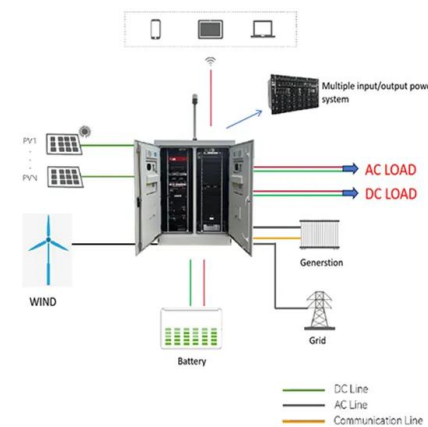

Solar power station by the river

EcoFlow RIVER 2 vs EcoFlow RIVER 2 Pro: Which ...

Solar Panel Compatibility:. EcoFlow RIVER 2 offers 110W of solar charge input, and EcoFlow RIVER 2 Pro offers 220W. Keep in mind a solar panel's rated power wattage indicates the maximum amount of electricity a PV ...

EcoFlow River 3 Plus Power Station

Product description. Imagine this: a weekend festival, a camping holiday, or a spontaneous road trip. With the EcoFlow River 3 Plus, you are always prepared for whatever you have planned.

EcoFlow RIVER 2 Max Portable Power Station

o512Wh capacity and 500W output. oProvide up to 1.5kWh a day with solar charging. oFastest Recharge 0-100% in only 60 min. oSafest LFP battery provides 10 years of use. oFirst power ...

EcoFlow River 3 UPS Power Station

Product description. Whether you're spending a weekend camping, going on a road trip, or need extra power at home, the EcoFlow River 3 ensures you always have sufficient energy, ...