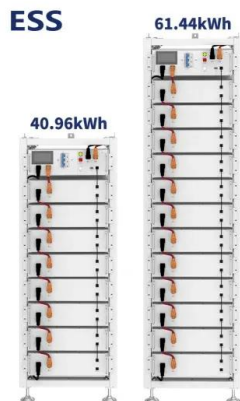

ABS Double Solar-Cable-Entry-Gland-Housing, Weatherproof ...

Amazon : ABS Double Solar-Cable-Entry-Gland-Housing, Weatherproof Cable Entry Plate for All Cable Types 4mm² to 12mm² for Solar Project Installation on RV Camper Van Travel ...