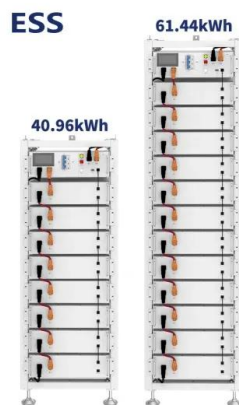

[Solar Panel Mountings , Brackets , Fixings](#)

Everything you need to buy solar panel mountings, fixings, brackets and rails are available from CEF. Perfect for roof, ground or wall mounted solar panels. Free next day delivery available. ...