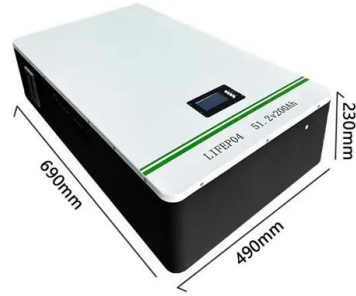

Contact Us

For catalog requests, pricing, or partnerships, please visit:
<https://www.vdbconstruction.co.za>